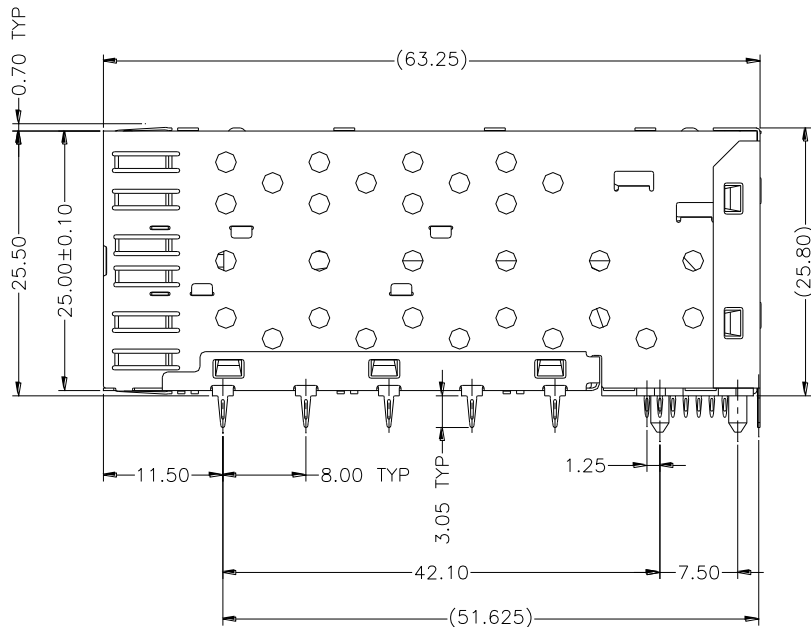

Mechanical Dimensions

REV.	DESCRIPTION	DATE	DWN	AP'PD

NOTES:

MECHANICAL:

- CAGES: NICKEL SILVER ALLOY, THICKNESS 0.25MM.
- CONNECTOR HOUSING: GLASS FILLED PLASTIC, 94 V-0, COLOR: BLACK.
- OVERMOLDED TERMINAL HOUSING: GLASS FILLED PLASTIC, 94 V-0, COLOR: BLACK.
- LIGHTPIPES: POLYCARBONITE, 94 V-0, COLOR: CLEAR.
- LIGHTPIPE HOLDER: GLASS FILLED PLASTIC, 94 V-0, COLOR: BLACK.
- CLIP: STAINLESS STEEL.
- TERMINAL: POSPHRR BRONZE.
- GOLD PLATING FOR CONTACT AREA, THICKNESS SEE OPTION.
- TIN PLATING FOR PRESS FIT AREA.
- NICKEL PLATING AS UNDERLAYER FOR WHOLE TERMINAL.

TEMPERATURE:

- OPERATION: -40°C~+85°C
- STORAGE: -40°C~+85°C

LIGHTPIPE PAD LAYOUT IS FOR LOW-PROFILE LED PACKAGE. LED SIZE (LxWxH): 2x1x0.4MM MAX.
RoHS COMPLIANCE.

MC-SFC24A-FTG	WITHOUT LIGHTPIPES	15u"
MC-SFC24B-FTG	INNER 2 PORTS	15u"
MC-SFC24C-FTG	OUTER 2 PORTS	15u"
MC-SFC24D-FTG	4 PORT LIGHTPIPES	15u"
PART NUMBER	LIGHT PIPES	GOLD PLATING