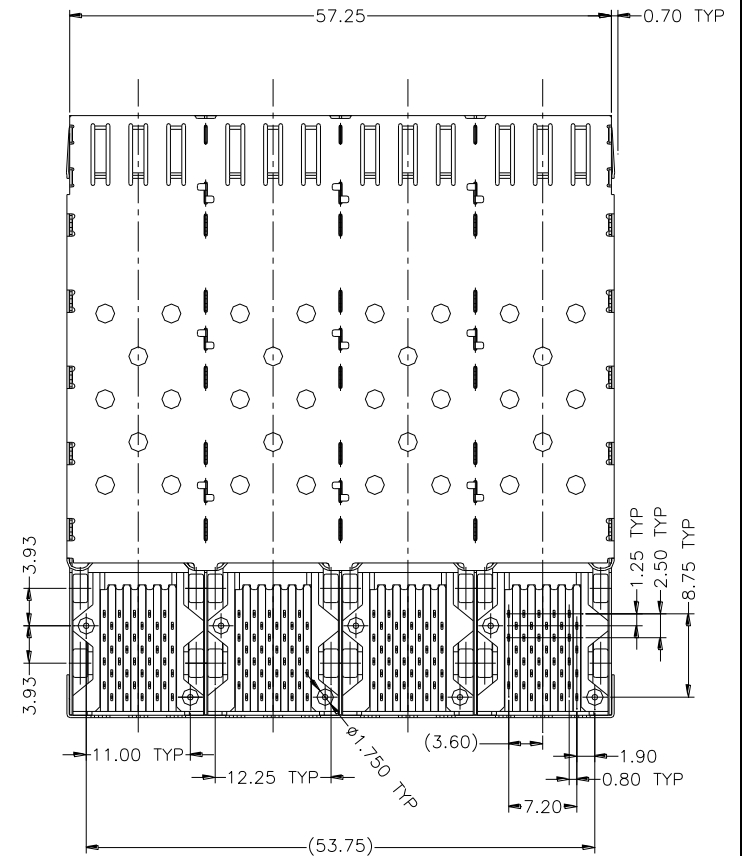

REV.	DESCRIPTION	DATE	DWN	AP'PD

元册科技股份有限公司

YUAN DEAN SCIENTIFIC CO., LTD.

TITLE

2X4 SFP CAGE AND CONNECTOR
W/LIGHT PIPE OPTION

P/N

YDS-SFC24xFTG

REV.

1.0

PAGE NO

2-4

DATE

2015/4/1

AP'PD

Hsu

DWN

Chen Chuan Yu