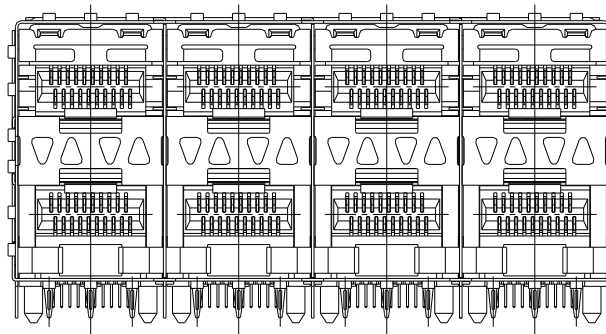

2015/4/1

AP'PD

Hsu

DWN

Chen Chuan Yu

REV.	DESCRIPTION	DATE	DWN	AP'PD

YDS-SFC24AFTG WITHOUT LIGHTPIPES

YDS-SFC24BFTG WITH INNER LIGHTPIPES

YDS-SFC24CFTG WITH OUTER LIGHTPIPES

YDS-SFC24DFTG WITH INNER/OUTER LIGHTPIPES

元册科技股份有限公司

YUAN DEAN SCIENTIFIC CO., LTD.

TITLE

2X4 SFP CAGE AND CONNECTOR
W/LIGHT PIPE OPTION

P/N

YDS-SFC24xFTG