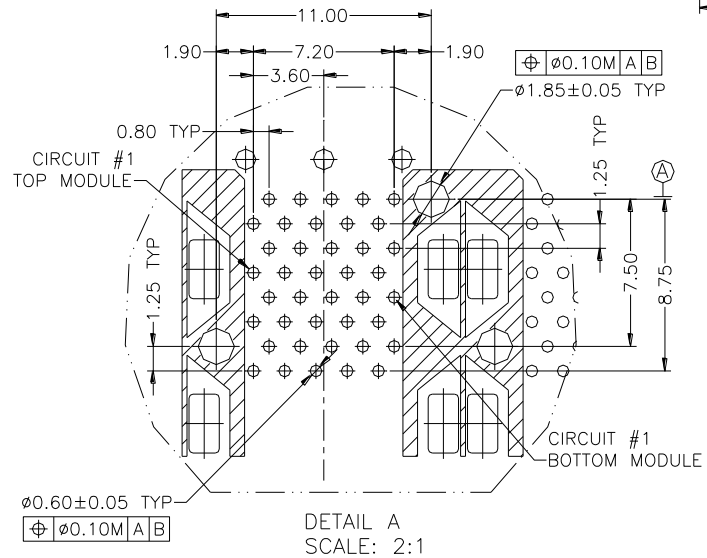

REV.	DESCRIPTION	DATE	DWN	AP'PD

	元册科技股份有限公司 YUAN DEAN SCIENTIFIC CO., LTD.			
	TITLE 2X4 SFP CAGE AND CONNECTOR W/LIGHT PIPE OPTION			
	P/N	YDS-SFC24xFTG	REV.	1.0
	PAGE NO	3-4	DATE	2015/4/1
	AP'PD	Hsu	DWN	Chen Chuan Yu