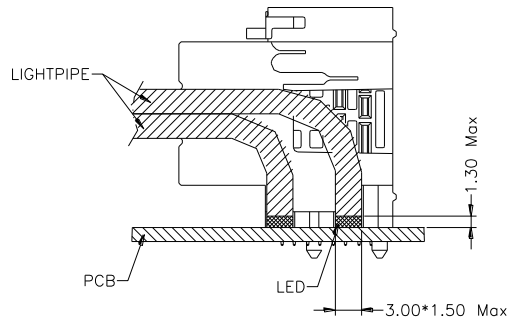

DWN

Chen Chuan Yu

REV.	DESCRIPTION	DATE	DWN	AP'PD

	元册科技股份有限公司 YUAN DEAN SCIENTIFIC CO., LTD.			
	TITLE 2X4 SFP CAGE AND CONNECTOR W/LIGHT PIPE OPTION			
	P/N	YDS-SFC24xFTG	REV.	1.0
	PAGE NO	3-4	DATE	2015/4/1
	AP'PD	Hsu	DWN	Chen Chuan Yu

REV.	DESCRIPTION	DATE	DWN	AP'PD

RECOMMENDED BEZEL CUT-OUT CENTER DETAIL
BEZEL THICKNESS 0.8~2.6MM

RECOMMENDED LED DIMENSION

	元册科技股份有限公司 YUAN DEAN SCIENTIFIC CO., LTD.			
	TITLE 2X4 SFP CAGE AND CONNECTOR W/LIGHT PIPE OPTION			
	P/N	YDS-SFC24xFTG	REV.	1.0
	PAGE NO	4-4	DATE	2015/4/1
	AP'PD	Hsu	DWN	Chen Chuan Yu