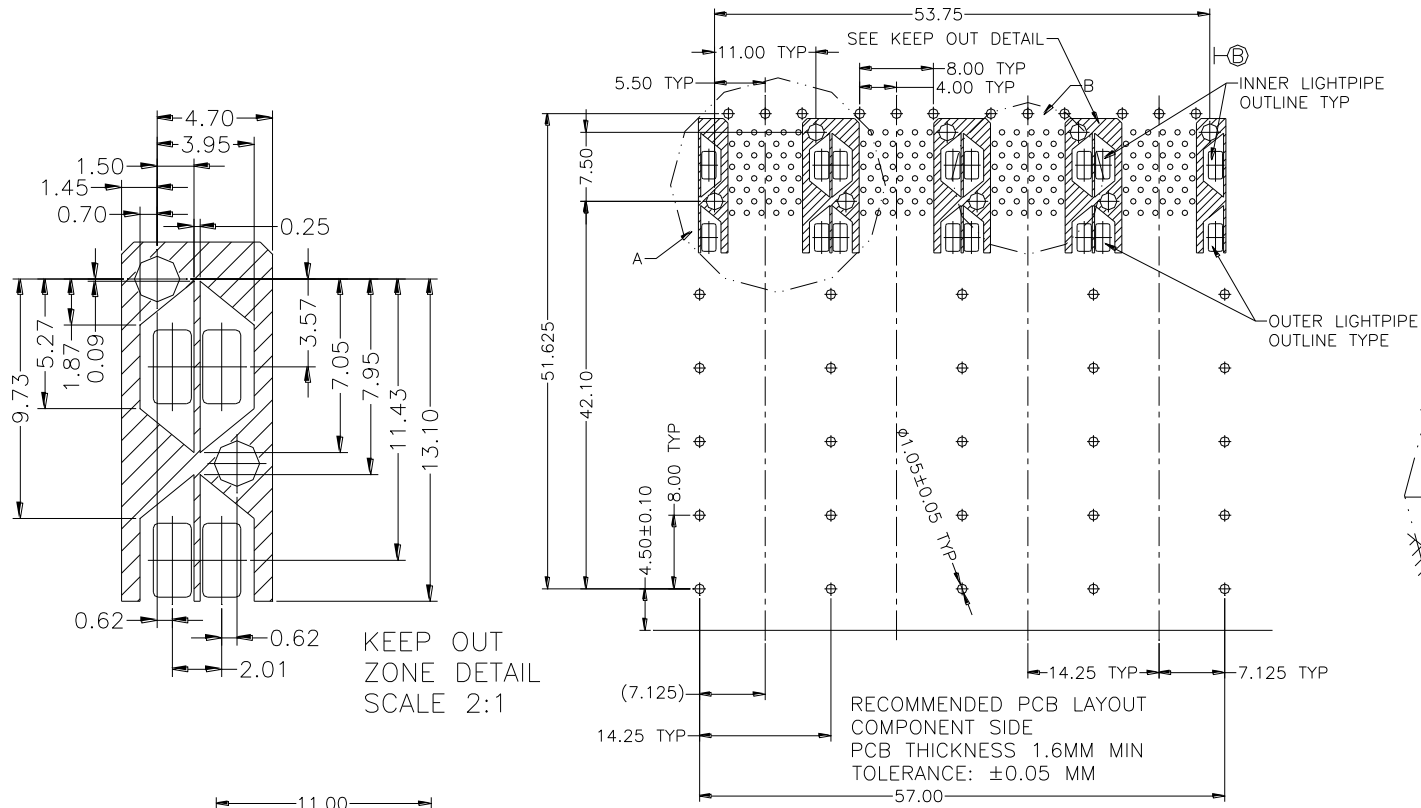

REV.	DESCRIPTION	DATE	DWN	AP'PD

	元册科技股份有限公司 YUAN DEAN SCIENTIFIC CO., LTD.			
	TITLE 2X4 SFP CAGE AND CONNECTOR W/LIGHT PIPE OPTION			
	P/N	YDS-SFC24xFTG	REV.	1.0
	PAGE NO	3-4	DATE	2015/4/1
	AP'PD	Hsu	DWN	Chen Chuan Yu