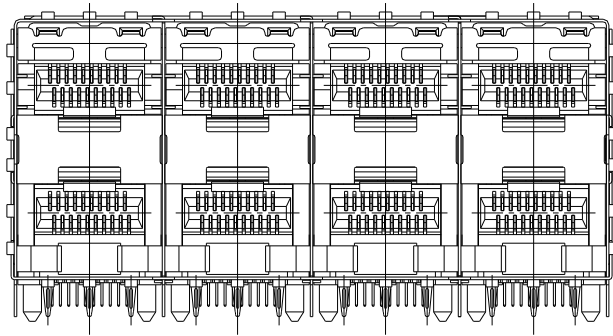

2015/4/1

AP'PD

Hsu

DWN

Chen Chuan Yu

REV.	DESCRIPTION	DATE	DWN	AP'PD

YDS-SFC24AFTG WITHOUT LIGHTPIPES

YDS-SFC24BFTG WITH INNER LIGHTPIPES

YDS-SFC24CFTG WITH OUTER LIGHTPIPES

YDS-SFC24DFTG WITH INNER/OUTER LIGHTPIPES

元册科技股份有限公司

YUAN DEAN SCIENTIFIC CO., LTD.

TITLE

2X4 SFP CAGE AND CONNECTOR
W/LIGHT PIPE OPTION

P/N

YDS-SFC24xFTG