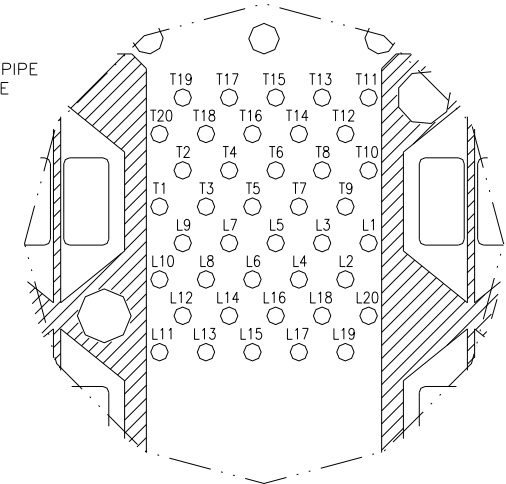

REV.	DESCRIPTION	DATE	DWN	AP'PD

	元册科技股份有限公司 YUAN DEAN SCIENTIFIC CO., LTD.			
	TITLE 2X4 SFP CAGE AND CONNECTOR W/LIGHT PIPE OPTION			
	P/N	YDS-SFC24xFTG	REV.	1.0
	PAGE NO	3-4	DATE	2015/4/1
	AP'PD	Hsu	DWN	Chen Chuan Yu