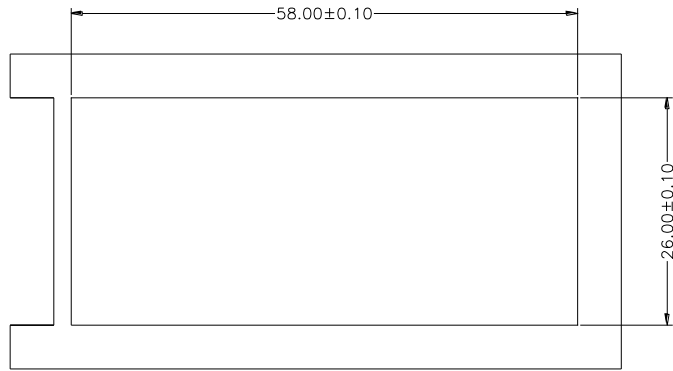

REV.	DESCRIPTION	DATE	DWN	AP'PD

RECOMMENDED BEZEL CUT-OUT CENTER DETAIL
BEZEL THICKNESS 0.8~2.6MM

RECOMMENDED LED DIMENSION

	元册科技股份有限公司 YUAN DEAN SCIENTIFIC CO., LTD.			
	TITLE 2X4 SFP CAGE AND CONNECTOR W/LIGHT PIPE OPTION			
	P/N	YDS-SFC24xFTG	REV.	1.0
	PAGE NO	4-4	DATE	2015/4/1
	AP'PD	Hsu	DWN	Chen Chuan Yu