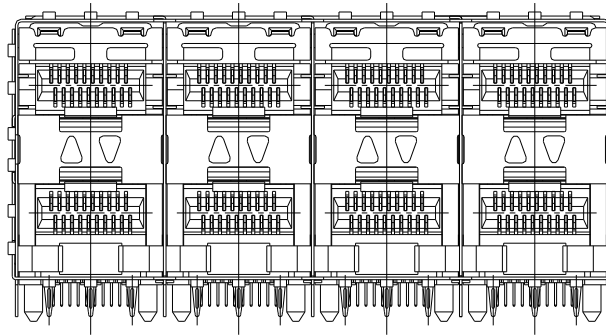

2015/4/1

AP'PD

Hsu

DWN

Chen Chuan Yu

REV.	DESCRIPTION	DATE	DWN	AP'PD

YDS-SFC24AFTG WITHOUT LIGHTPIPES

YDS-SFC24BFTG WITH INNER LIGHTPIPES

YDS-SFC24CFTG WITH OUTER LIGHTPIPES

YDS-SFC24DFTG WITH INNER/OUTER LIGHTPIPES

元册科技股份有限公司

YUAN DEAN SCIENTIFIC CO., LTD.

TITLE

2X4 SFP CAGE AND CONNECTOR
W/LIGHT PIPE OPTION

P/N

YDS-SFC24xFTG