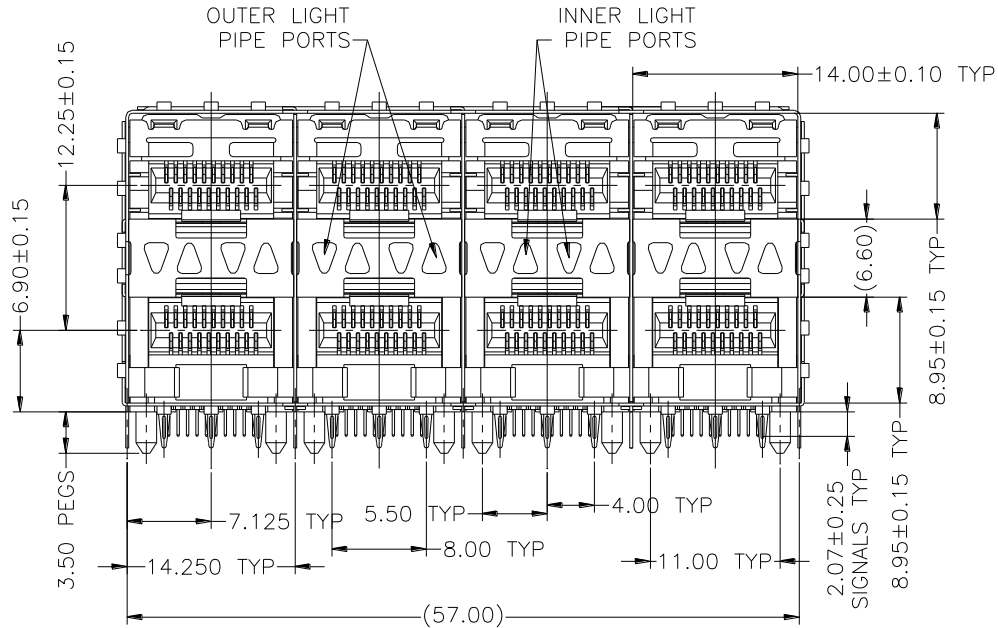

Mechanical Dimensions

REV.	DESCRIPTION	DATE	DWN	AP'PD

NOTES:

MECHANICAL:

- CAGES: NICKEL SILVER ALLOY, THICKNESS 0.25MM.
- CONNECTOR HOUSING: GLASS FILLED PLASTIC, 94 V-0, COLOR: BLACK.
- OVERMOLDED TERMINAL HOUSING: GLASS FILLED PLASTIC, 94 V-0, COLOR: BLACK.
- LIGHTPIPES: POLYCARBONITE, 94 V-0, COLOR: CLEAR.
- LIGHTPIPE HOLDER: GLASS FILLED PLASTIC, 94 V-0, COLOR: BLACK.
- CLIP: STAINLESS STEEL.
- TERMINAL: POSPHRR BRONZE.
- GOLD PLATING FOR CONTACT AREA, THICKNESS SEE OPTION.
- TIN PLATING FOR PRESS FIT AREA.
- NICKEL PLATING AS UNDERLAYER FOR WHOLE TERMINAL.

TEMPERATURE:

- OPERATION: -40°C~+85°C
- STORAGE: -40°C~+85°C

LIGHTPIPE PAD LAYOUT IS FOR LOW-PROFILE LED PACKAGE. LED SIZE (LxWxH): 2x1x0.4MM MAX.
RoHS COMPLIANCE.

MC-SFC24A-FTG	WITHOUT LIGHTPIPES	15u"
MC-SFC24B-FTG	INNER 2 PORTS	15u"
MC-SFC24C-FTG	OUTER 2 PORTS	15u"
MC-SFC24D-FTG	4 PORT LIGHTPIPES	15u"
PART NUMBER	LIGHT PIPES	GOLD PLATING