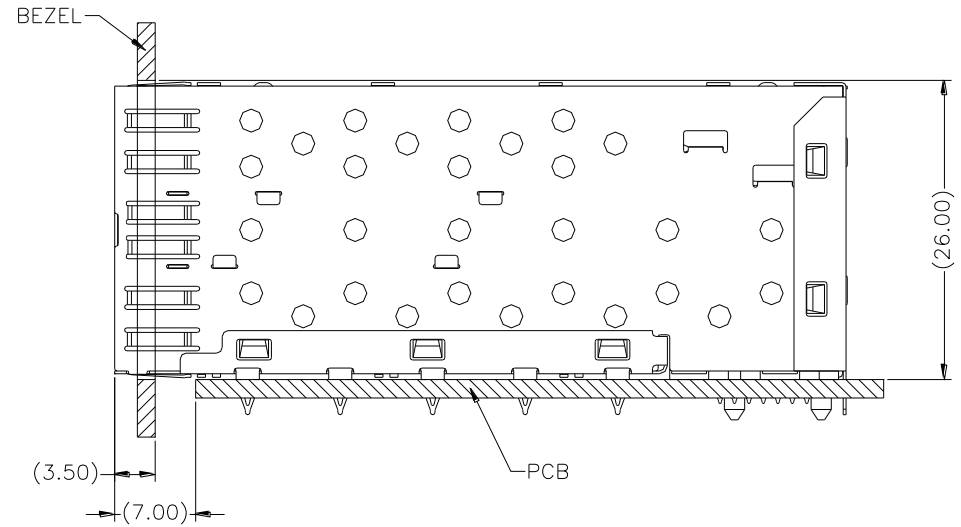

REV.	DESCRIPTION	DATE	DWN	AP'PD

RECOMMENDED BEZEL CUT-OUT CENTER DETAIL
BEZEL THICKNESS 0.8~2.6MM

RECOMMENDED LED DIMENSION

	元册科技股份有限公司 YUAN DEAN SCIENTIFIC CO., LTD.			
	TITLE 2X4 SFP CAGE AND CONNECTOR W/LIGHT PIPE OPTION			
	P/N	YDS-SFC24xFTG	REV.	1.0
	PAGE NO	4-4	DATE	2015/4/1
	AP'PD	Hsu	DWN	Chen Chuan Yu