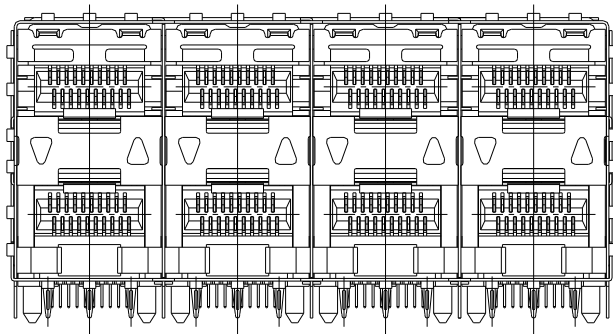

2015/4/1

AP'PD

Hsu

DWN

Chen Chuan Yu

REV.	DESCRIPTION	DATE	DWN	AP'PD

YDS-SFC24AFTG WITHOUT LIGHTPIPES

YDS-SFC24BFTG WITH INNER LIGHTPIPES

YDS-SFC24CFTG WITH OUTER LIGHTPIPES

YDS-SFC24DFTG WITH INNER/OUTER LIGHTPIPES

元册科技股份有限公司

YUAN DEAN SCIENTIFIC CO., LTD.

TITLE

2X4 SFP CAGE AND CONNECTOR
W/LIGHT PIPE OPTION

P/N

YDS-SFC24xFTG